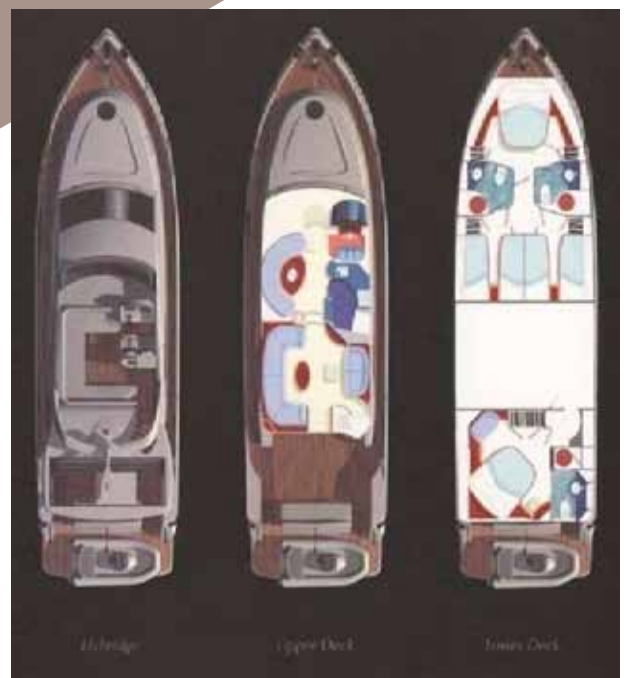

Pearl 55 Bacchus

Built 2005

Asking price

€615,000 tax paid

Reduced to

€550,000 tax paid

A Superb yacht with magnificent Aft Master cabin, yacht is maintained by very professional and experienced Skipper all year. Proven & Excellent Charter history & track record. Owner is seriously looking to sell!

PRINCIPAL FEATURES

4 Cabins + 3 Bathrooms

2 x 715 Hp - VOLVO Penta D12

Speed 30 knots

High Specification

PEARL
MOTOR YACHTS

www.pearlmotoryachts.com

Dimensions:

- Size (feet) 55
- Length (m) 17.35
- Beam (m) 4.98
- Draft (m) 1.5
- Fuel Capacity (L) 2800
- Fresh Water Capacity (L) 750
- Displacement (t) 30

Propulsion:

Fuel DIESEL

Engines VOLVO PENTA D12

Power (Hp) 2 x 715